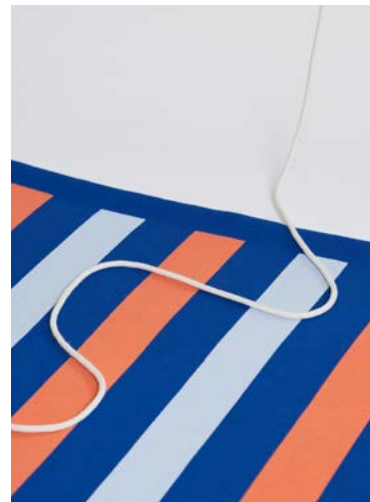

RECTO VERSO 002